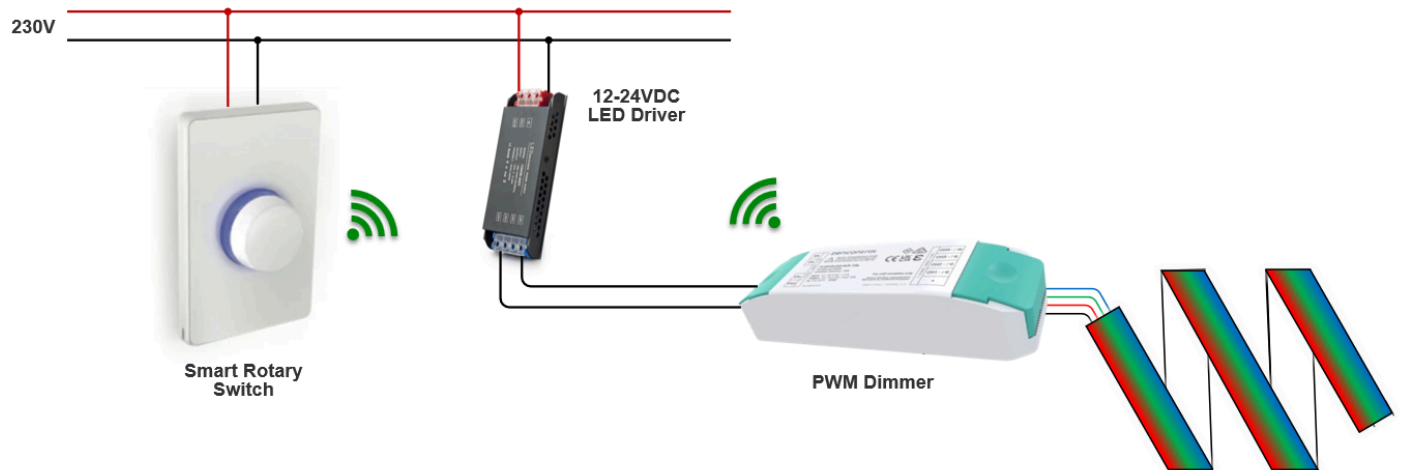

Smart Rotary Switch PWM Dimming Solutions

RGB PWM Dimming