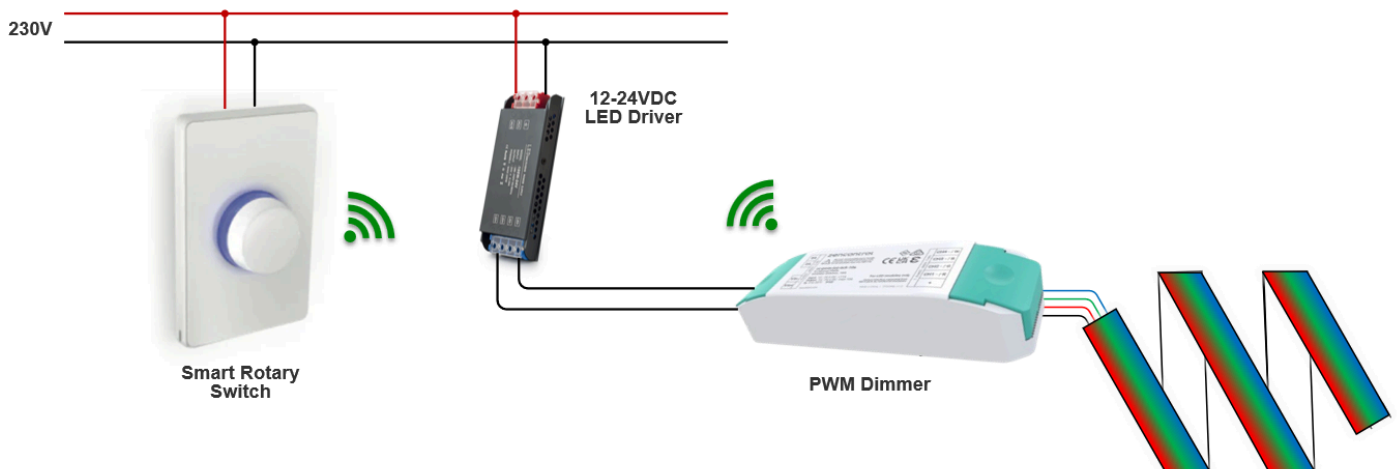

Wireless single-gang rotary dimmer with PWM Dimmer. Ideal for colour and dimming control of any 12/24VDC RGB LED strip with LED indicator feedback.

Tuneable White Dimmer — White/Black

Wireless single-gang rotary dimmer with PWM Dimmer. Ideal for colour temperature and dimming control of any 12/24VDC tuneable white LED strip with LED indicator feedback.

Single Colour LED Strip Dimmer — White/Black

Wireless single-gang rotary dimmer mechanism with PWM Dimmer. Ideal for dimming control of any 12/24VDC LED strip with LED indicator feedback.

PRODUCT SKU & DESCRIPTION

SKU	Description
Irr-smart-rgb-wht	White Smart Rotary Switch with RGB PWM Dimmer
Irr-smart-rgb-blk	Black Smart Rotary Switch with RGB PWM Dimmer
Irr-smart-tw-wht	White Smart Rotary Switch with Tuneable White PWM Dimmer
Irr-smart-tw-blk	Black Smart Rotary Switch with Tuneable White PWM Dimmer
Irr-smart-pwm-wht	White Smart Rotary Switch with PWM Dimmer
Irr-smart-pwm-blk	Black Smart Rotary Switch with PWM Dimmer

PRODUCT ACCESSORIES

SKU	Description
Irr-ss-rot-wht	Additional Smart Rotary for Irr-smart-XX-wht
Irr-ss-rot-blk	Additional Smart Rotary for Irr-smart-XX-blk
Irr-pwm-iot-4ch-10a-rgb	Additional RGB PWM Dimmer for Irr-smart-rgb-XX
Irr-pwm-iot-4ch-10a-tw	Additional Tuneable White PWM Dimmer for Irr-smart-tw-XX
Irr-pwm-iot-4ch-10a	Additional PWM Dimmer for Irr-smart-pwm-XX

ReadyToGo Wireless Rotary PWM Dimmer Kit Wiring Diagram

Talk to a Lighting Specialist Today

Contact Lumen Resources for expert DALI-2 advice, project support, and product enquiries. Reach us at info@lumenresources.com.au or **02 5605 7000**. For more details, scan the QR code.