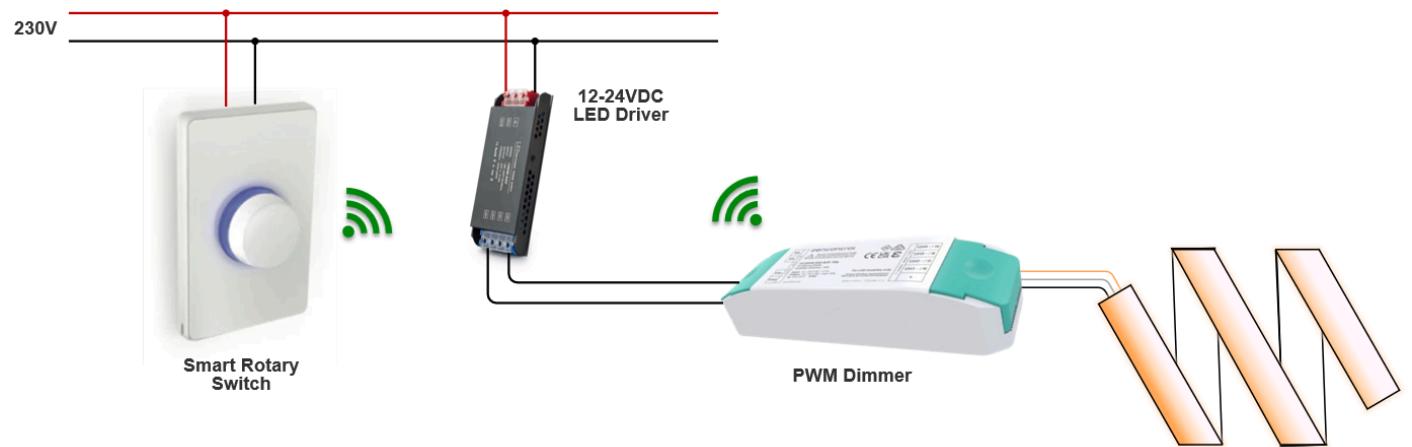

Tunable White PWM Dimming