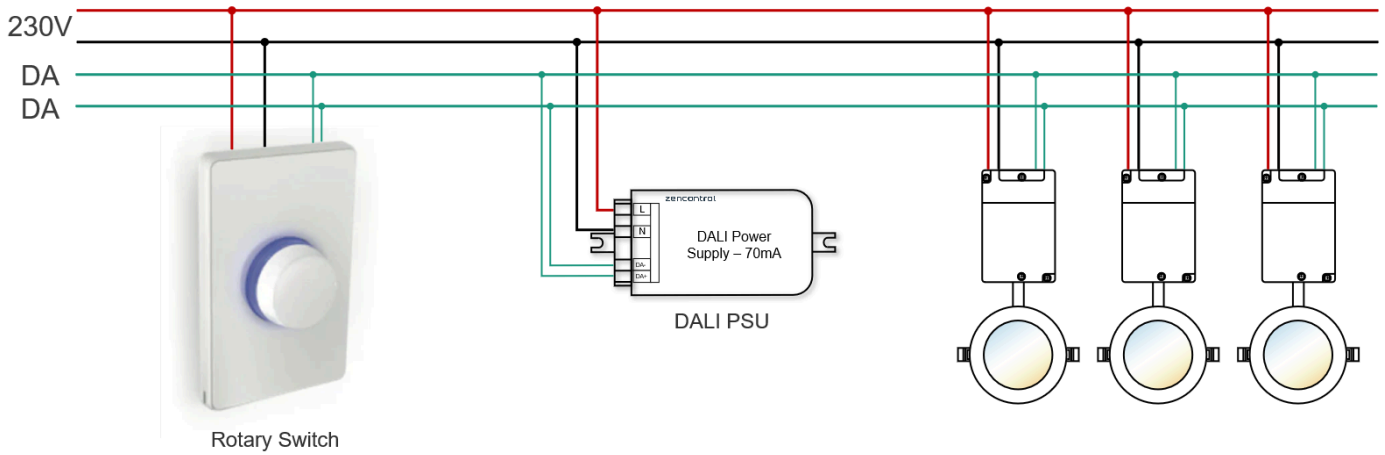

ReadyToGo Tunable White Dimmer Solutions

Wired Tuneable White Dimming