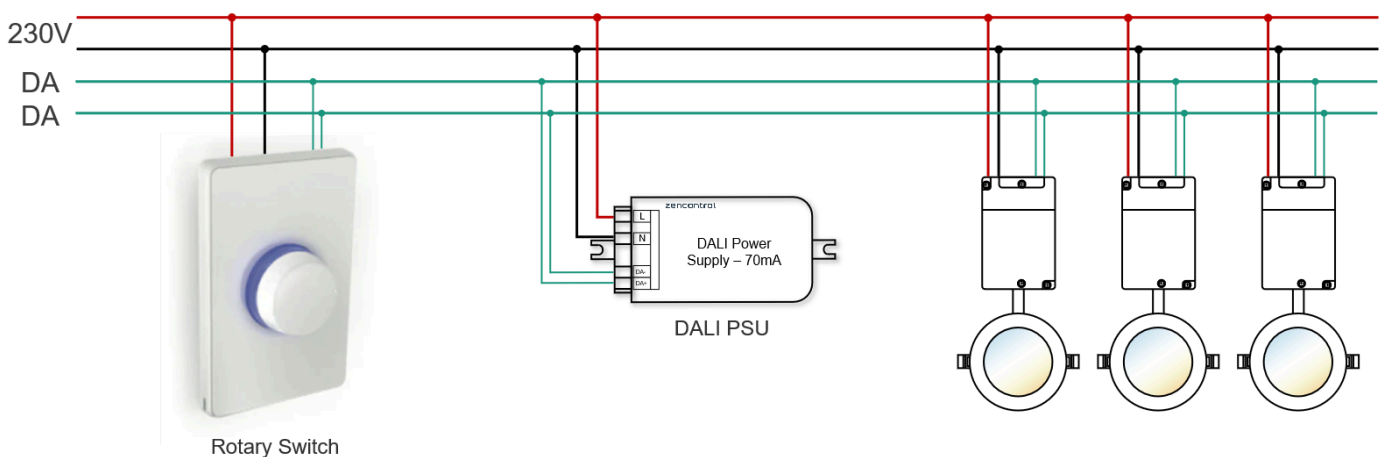

KIT VARIATIONS

Wireless Tuneable White Dimmer — White/Black

Wireless single-gang rotary dimmer mechanism, ideal for colour and dimming control of any DALI tuneable white (device type 8) with LED indicator feedback.

Wired Tuneable White Dimmer — White/Black

Wired single-gang rotary dimmer mechanism, ideal for colour and dimming control of any DALI tuneable white (device type 8) with LED indicator feedback.

PRODUCT SKU & DESCRIPTION

SKU	Description
Irr-smart-rot-wls-wht	Wireless Tuneable White Smart Rotary with Bridge, DALI Power Supply and Enclosures - White
Irr-smart-rot-wls-blk	Wireless Tuneable White Smart Rotary with Bridge, DALI Power Supply and Enclosures - Black
Irr-smart-rot-wd-wht	Wired Tuneable White Smart Rotary with DALI Power Supply and Enclosure - White
Irr-smart-rot-wd-blk	Wired Tuneable White Smart Rotary with DALI Power Supply and Enclosure - Black

PRODUCT ACCESSORIES

SKU	Description
Irr-ss-rot-wht	Additional Smart Rotary for Irr-smart-rot-XX-wht
Irr-ss-rot-blk	Additional Smart Rotary for Irr-smart-rot-XX-blk
Irr-bridge-psu	Additional Wireless DALI Bridge and 70ma DALI Power Supply
Irr-psu-70	Additional 70ma DALI Power Supply
Irr-fm-kit	Additional Field Mount Enclosure for Bridge or 70ma DALI Power Supply

ReadyToGo Tuneable White Dimmer Solution Wiring

Talk to a Lighting Specialist Today

Contact Lumen Resources for expert DALI-2 advice, project support, and product enquiries. Reach us at info@lumenresources.com.au or **02 5605 7000**. For more details, scan the QR code.