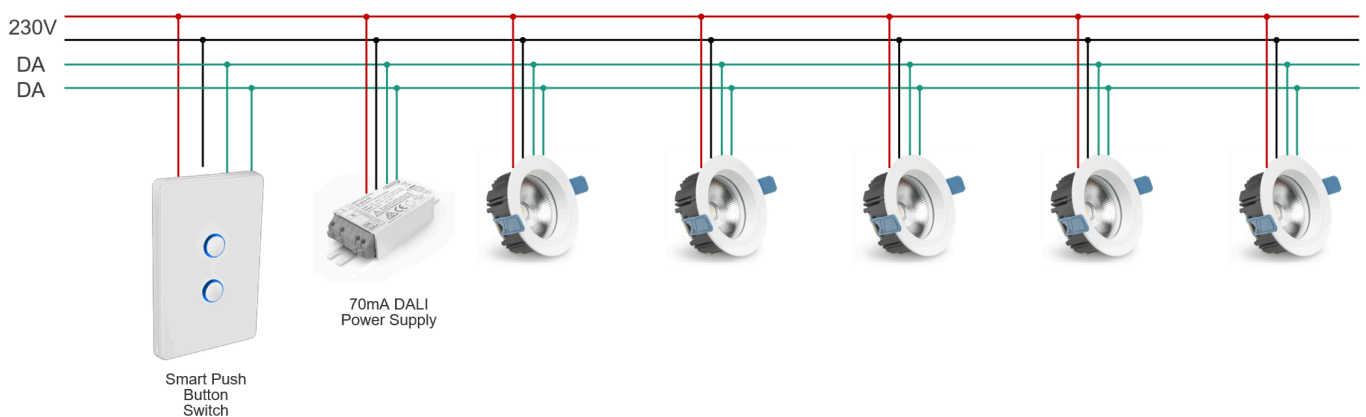

KIT VARIATIONS

Single Button Smart Switch — White/Black

Single-gang push button switch. Ideal for straightforward zone control from a single switch point.

Two Button Smart Switch — White/Black

Two-gang push button switch. Ideal for explicit zone control (on button, off button).

Three Button Smart Switch - White/Black

Three-gang push button switch Ideal for complex lighting (dimmer/scene control etc) or controlling multiple groups of DALI lights

PRODUCT SKU & DESCRIPTION

SKU	Description
Irr-dali-smart-kit-1sw-wht	1 gang switch with 70ma DALI power supply and enclosure - White
Irr-dali-smart-kit-1sw-blk	1 gang switch with 70ma DALI power supply and enclosure - Black
Irr-dali-smart-kit-2sw-wht	2 gang switch with 70ma DALI power supply and enclosure - White
Irr-dali-smart-kit-2sw-blk	2 gang switch with 70ma DALI power supply and enclosure - Black
Irr-dali-smart-kit-3sw-wht	3 gang switch with 70ma DALI power supply and enclosure - White
Irr-dali-smart-kit-3sw-blk	3 gang switch with 70ma DALI power supply and enclosure - Black

PRODUCT ACCESSORIES

SKU	Description
Irr-psu-70	70mA DALI Power Supply
Irr-fm-kit	Field Mount Enclosure for 70mA DALI Power Supply

ReadyToGo DALI Broadcast Rotary Kit Wiring Diagram

Talk to a Lighting Specialist Today